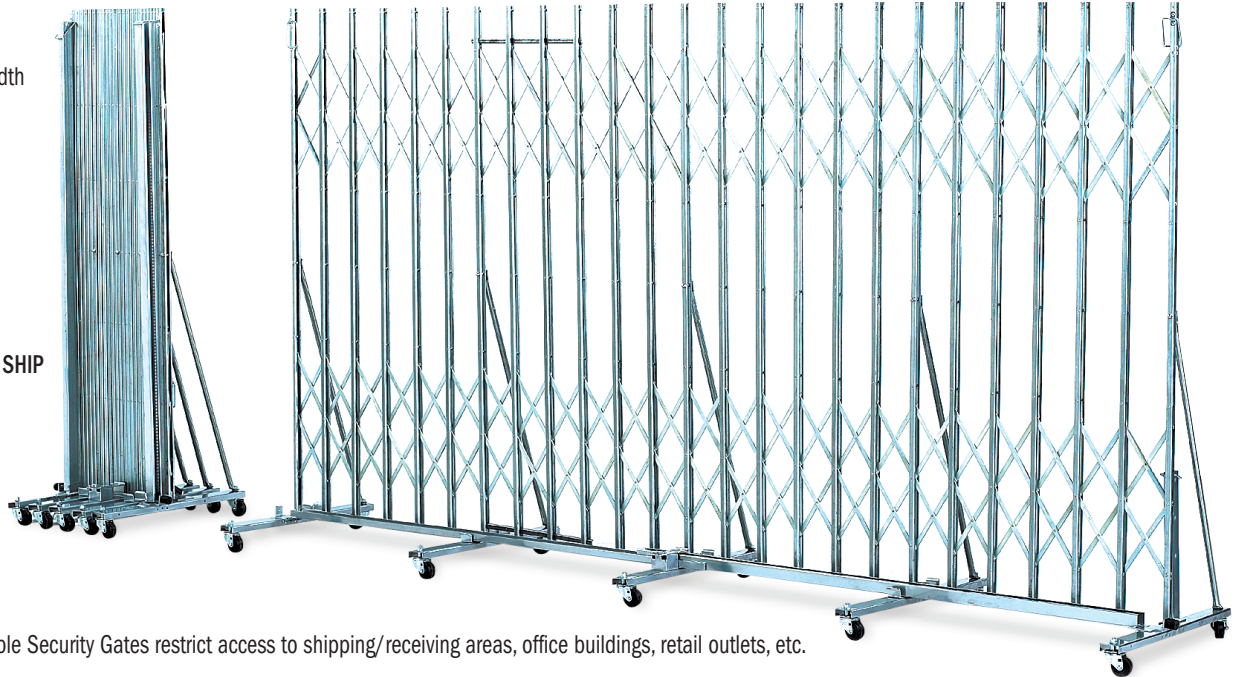

SUPERIOR PORTABLE GATE - 12' EXTENDED WIDTH

SAFETY & SECURITY

- 12' Extended Width
- Collapsed WxH:
24x78-1/2"

SKU: B192317

> FACTORY QUICK SHIP

DESCRIPTION:

HALLOWELL Portable Security Gates restrict access to shipping/receiving areas, office buildings, retail outlets, etc. Remains 78-1/2"H whether gate is folded or expanded. Installs quickly between two walls without anchors. Pressure lock system keeps unit in place. Rolls on heavy-duty swivel casters. Multiple units may be hooked together for wider applications. Electrogalvanized finish. Includes padlock hasp (lock sold separately).

MORE PRODUCTS

Safety View Plus 6-Tier Locker

Galvanite Combination Cabinet

Industrial Storage Cabinet

Cell Phone and Tablet Locker